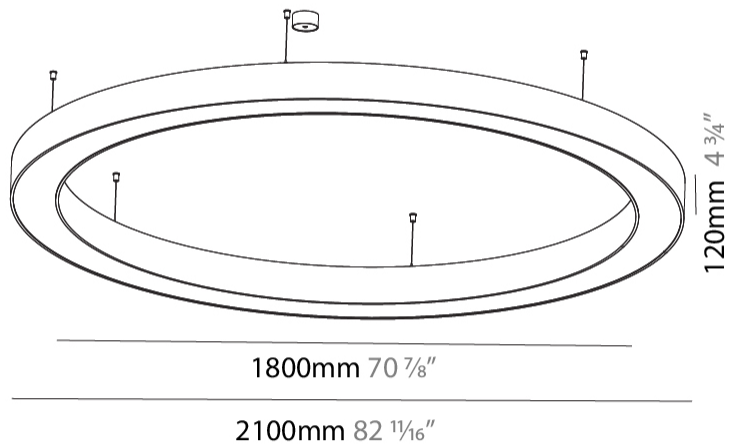

GENERAL

Series: Glorious
Subseries: Glorious 150
Partner: Prolicht
Division: Architectural
Installation: Suspension
Product Type: Pendant
Mounting Location: Ceiling
Light Distribution: Direct

PHYSICAL

Shape: Round
Diameter (mm): 2100
Diameter (in): 82 1/16
Height (mm): 120
Height (in): 4 3/4
Max. Overall Height (mm): 2120
Max. Overall Height (in): 83 7/16
Weight (kg): 25.9
Weight (lbs): 56.98
Diffuser: PMMA - Opal or Micro-Prism
Fixture Finish: [SSR / BKV / CWI / CRY / HAB / UFT / ITA / RUA / FTG / MYG / LOD / PUS / FRO / FUP / KIA / POP / BLS / SPG / MEY / GOH / CHC / COM / ABZ / JAG / OBR / MOS / ROR](#)
Fixture Material: PMMA / Aluminum

ELECTRICAL

Lamp Type: LED (Zhaga Standard)
Input Wattage (W): 102.8
Total Output Wattage (W): 84 / 67.2 (3500K)
[Dimming: 0-10V Dimming / Phase Dimming (120Vac Only)](#)
Driver Included: Yes
Driver Location: Integrated
Driver Type: Constant Current
Driver Class: Class 2
Input Voltage (V): 120 - 277
Constant Current (MA): 350 / 700 (3500K)

LED

[Color Temperature (°K): 2700 / 3000 / 3500 / 4000](#)
Max. Delivered Lumen (lm): Max 10053
Nominal Lumen (lm): Max 14105
CRI: >90 CRI
Efficiency (%): 65
Lamp Life (hrs): 50000

OPTICAL

RATINGS AND CERTIFICATIONS

Certified By: Certified for North American Standards
IP rating: IP20